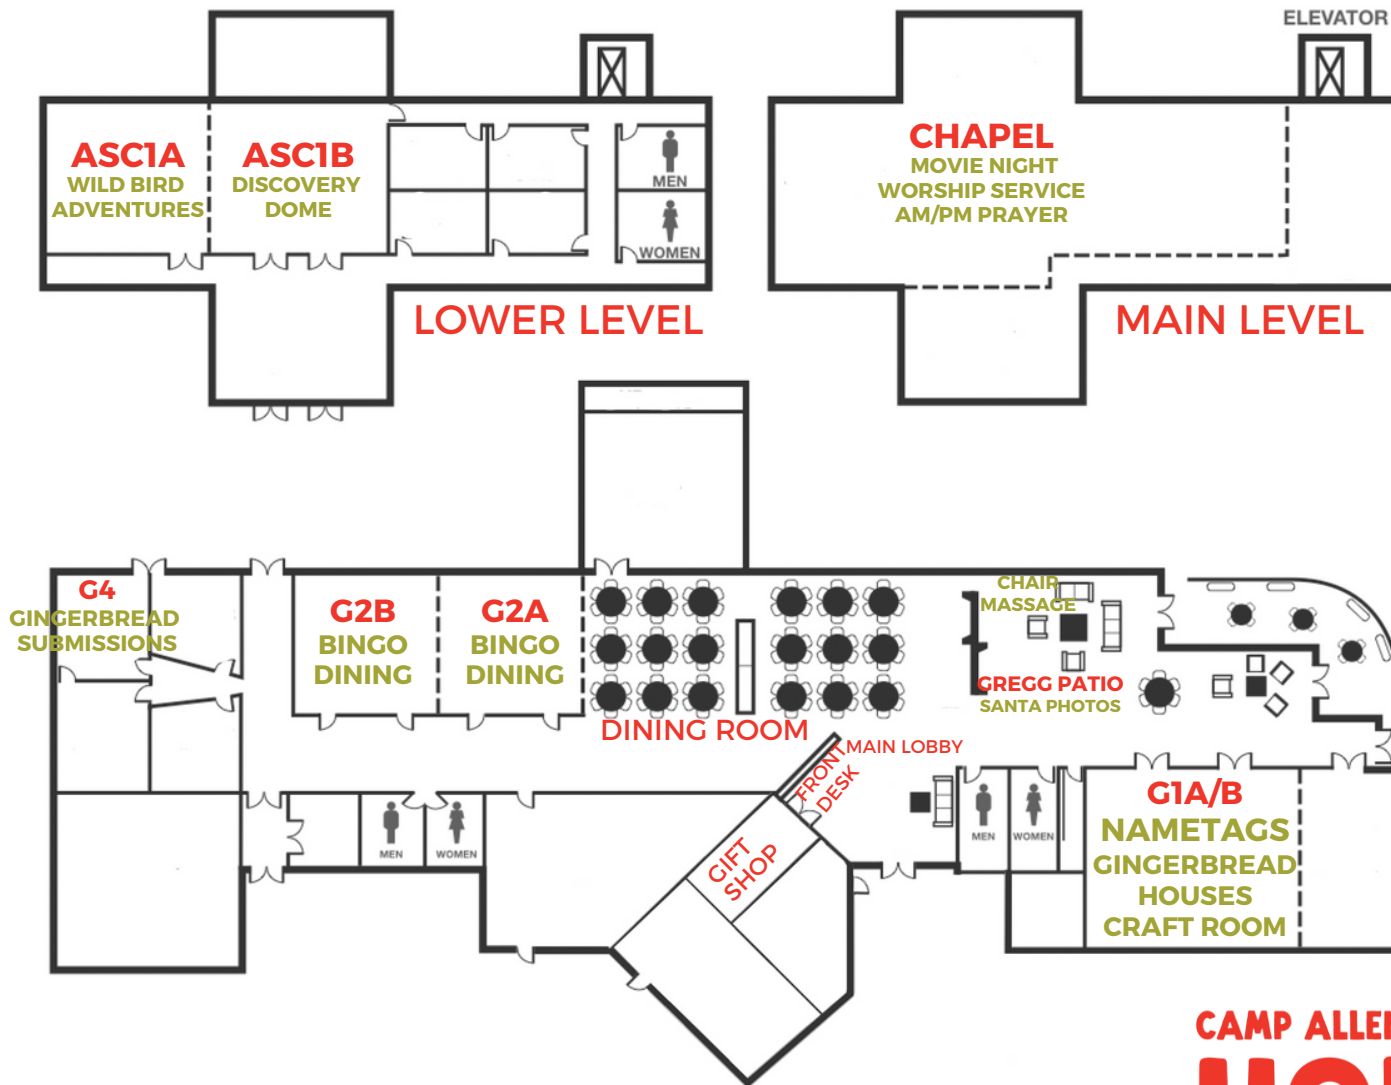

CONFERENCE CENTER LAYOUT

CAMP ALLEN

**HOLIDAY
IN THE
PINES**

2023

PROPERTY MAP

CAMP ALLEN HOLIDAY IN THE PINES THE 2023

1. EQUESTRIAN CENTER
2. BISHOP HIGH SKEET RANGE
3. BIKE BARN
4. RICHARDSON HOTEL WING (FITNESS CENTER & T.V. LOUNGE)
5. HOTEL POOL & PLAYGROUND
6. QUIN HOTEL WING
7. HINES HOTEL WING
8. BENITEZ HOTEL WING
9. KINSOLVING HOTEL WING
10. CONFERENCE CENTER (GREGG COMPLEX)
11. ALL SAINTS' CHAPEL COMPLEX
12. BRINDLEY TRAIL (3/4 MILE)
13. HIKE & BIKE TRAIL (1 MILE)
14. BIG OAKS TRAIL (3/4 MILE)
15. MEDITATION AREA & TRAIL (3/4 MILE)
16. MAGNOLIA TRAIL (1/4 MILE)
17. RECTORY
18. GUARD HOUSE & GATE
19. ADVENTURE SUMMIT
20. DISC GOLF COURSE START
21. GIANT SWING
22. DUNN CENTER
23. GROVE LODGE #1
24. GROVE LODGE #2
25. CAMPSITE #1
26. POOL #1
27. KELLY TRAIL (1/3 MILE)
28. CAMPSITE #2
29. OUTDOOR STONE CHAPEL
30. CHALLENGE COURSE
31. HANNAH'S HUT CANOE CENTER
32. LAKE GODDARD CAMPFIRE RINGS
33. RALPH HUGHES PARK & PLAYGROUND

34. PAVILION
35. POOL #2
36. PLAYING FIELD
37. ARCHERY PAVILION
38. DISCOVERY EDUCATION CENTER
39. CAMPSITE #3A
40. OUTDOOR CHAPEL
41. CAMPSITE #3B
42. ELM CABIN
43. HICKORY CABIN
44. ELM CABIN
45. COLORADO CABIN
46. PECAN CABIN
47. LIVE OAK CABIN

48. BRAZOS CABIN
49. BLUEBONNET CABIN
50. LAKESIDE MEETING CENTER
51. MEDITATION AREA
52. CAMPSITE #4
53. BISHOP DOYLE CENTER