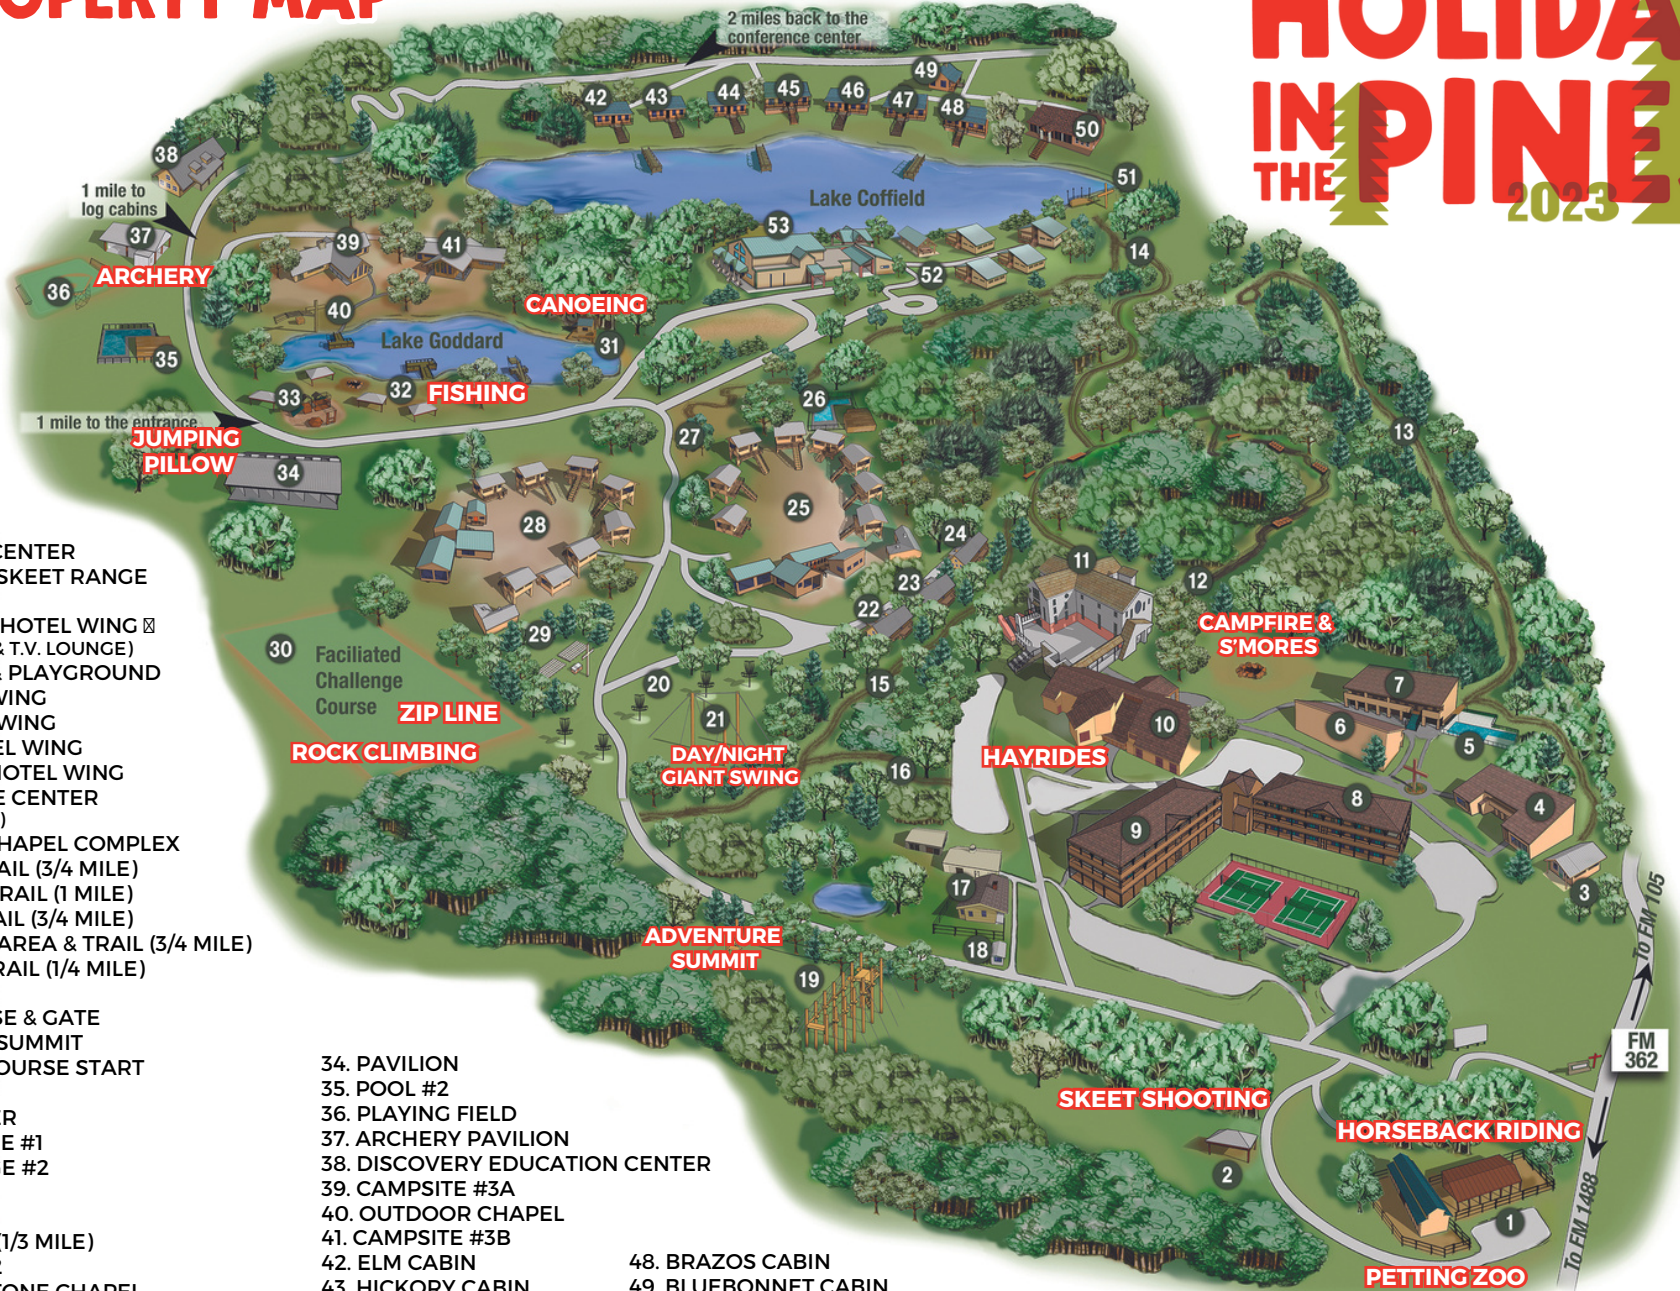

CONFERENCE CENTER LAYOUT

CAMP ALLEN

**HOLIDAY
IN THE
PINES**

2023

PROPERTY MAP

CAMP ALLEN HOLIDAY IN THE PINES THE 2023

1. EQUESTRIAN CENTER
2. BISHOP HIGH SKEET RANGE
3. BIKE BARN
4. RICHARDSON HOTEL WING (FITNESS CENTER & T.V. LOUNGE)
5. HOTEL POOL & PLAYGROUND
6. QUIN HOTEL WING
7. HINES HOTEL WING
8. BENITEZ HOTEL WING
9. KINSOLVING HOTEL WING
10. CONFERENCE CENTER (GREGG COMPLEX)
11. ALL SAINTS' CHAPEL COMPLEX
12. BRINDLEY TRAIL (3/4 MILE)
13. HIKE & BIKE TRAIL (1 MILE)
14. BIG OAKS TRAIL (3/4 MILE)
15. MEDITATION AREA & TRAIL (3/4 MILE)
16. MAGNOLIA TRAIL (1/4 MILE)
17. RECTORY
18. GUARD HOUSE & GATE
19. ADVENTURE SUMMIT
20. DISC GOLF COURSE START
21. GIANT SWING
22. DUNN CENTER
23. GROVE LODGE #1
24. GROVE LODGE #2
25. CAMPSITE #1
26. POOL #1
27. KELLY TRAIL (1/3 MILE)
28. CAMPSITE #2
29. OUTDOOR STONE CHAPEL
30. CHALLENGE COURSE
31. HANNAH'S HUT CANOE CENTER
32. LAKE GODDARD CAMPFIRE RINGS
33. RALPH HUGHES PARK & PLAYGROUND

34. PAVILION
35. POOL #2
36. PLAYING FIELD
37. ARCHERY PAVILION
38. DISCOVERY EDUCATION CENTER
39. CAMPSITE #3A
40. OUTDOOR CHAPEL
41. CAMPSITE #3B
42. ELM CABIN
43. HICKORY CABIN
44. ELM CABIN
45. COLORADO CABIN
46. PECAN CABIN
47. LIVE OAK CABIN

48. BRAZOS CABIN
49. BLUEBONNET CABIN
50. LAKESIDE MEETING CENTER
51. MEDITATION AREA
52. CAMPSITE #4
53. BISHOP DOYLE CENTER