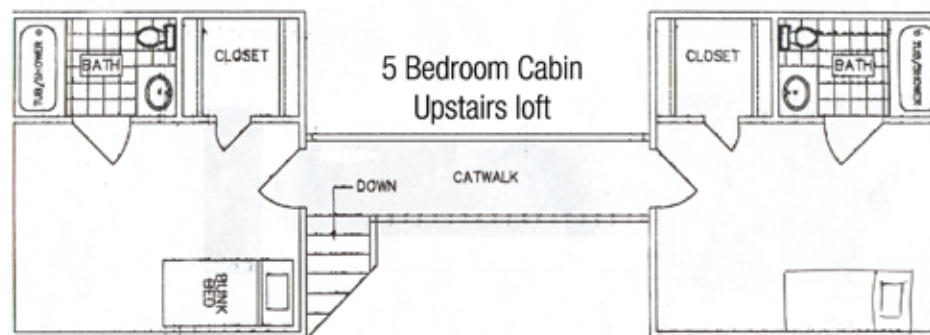

## Lakeside Log Cabin Accommodation Layouts

The three bedroom cabins can accommodate up to 10 people in 7 beds (1 queen, 2 full, 4 twins).

The five bedroom cabins can accommodate up to 16 people in 11 beds (1 queen, 4 full, 6 twins).

# LAKESIDE MEETING CENTER

The Lakeside Meeting Center is the perfect location for private events, small weddings, parties, or a meeting space for nearby log cabin guests. The Meeting Center has a 2,300 square foot meeting room a deluxe kitchen, stone fireplace, grand porch, and optional attached suite. The meeting room is furnished with nine round tables and chairs for up to 70 guests, a serving buffet, large stone gas fireplace, and a foldable partition to create two meeting rooms, if desired. A built-in sound system, satellite Internet, media screen, and satellite television are also included.

## Amenities:

- A grand sixty-foot long screened-in porch overlooking the lake.
- Attached suite with living room, private full bathroom kitchenette, sofa bed, and bedroom with two twin beds.
- Outdoor kitchen overlooking the lake with gas & charcoal grills.
- Access to stargazing telescopes and lakefront access for fishing and pedal boats.
- Optional group meal catering packages available.
- Parking for up to thirty vehicles with additional parking nearby.
- Gas outdoor firepit.

### Lakeside Meeting Center Accomodation Layouts

The LMC attached suite can accommodate up to 2-4 people in 2 beds (1 sofa bed, 2x2x)