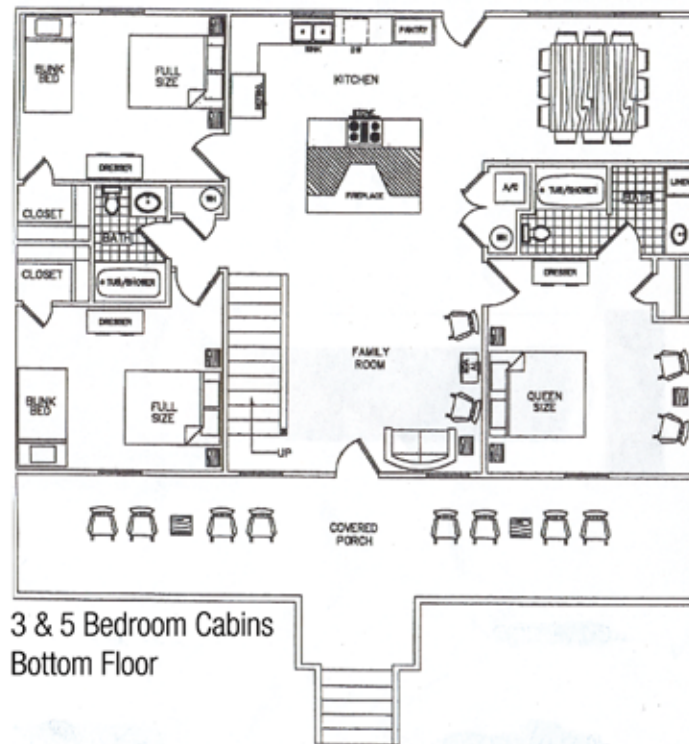

## Lakeside Log Cabin Accommodation Layouts

The three bedroom cabins can accommodate up to 10 people in 7 beds (1 queen, 2 full, 4 twins).

The five bedroom cabins can accommodate up to 16 people in 11 beds (1 queen, 4 full, 6 twins).

# LAKESIDE MEETING CENTER

The Lakeside Meeting Center is the perfect location for private events, small weddings, parties, or a meeting space for nearby log cabin guests. The Meeting Center has a 2,300 square foot meeting room a deluxe kitchen, stone fireplace, grand porch, and optional attached suite. The meeting room is furnished with nine round tables and chairs for up to 70 guests, a serving buffet, large stone gas fireplace, and a foldable partition to create two meeting rooms, if desired. A built-in sound system, satellite Internet, media screen, and satellite television are also included.

## Amenities:

- A grand sixty-foot long screened-in porch overlooking the lake.
- Attached suite with living room, private full bathroom kitchenette, sofa bed, and bedroom with two twin beds.
- Outdoor kitchen overlooking the lake with gas & charcoal grills.
- Access to stargazing telescopes and lakefront access for fishing and pedal boats.
- Optional group meal catering packages available.
- Parking for up to thirty vehicles with additional parking nearby.
- Gas outdoor firepit.

### Lakeside Meeting Center Accomodation Layouts

The LMC attached suite can accommodate up to 2-4 people in 2 beds (1 sofa bed, 2x2x)