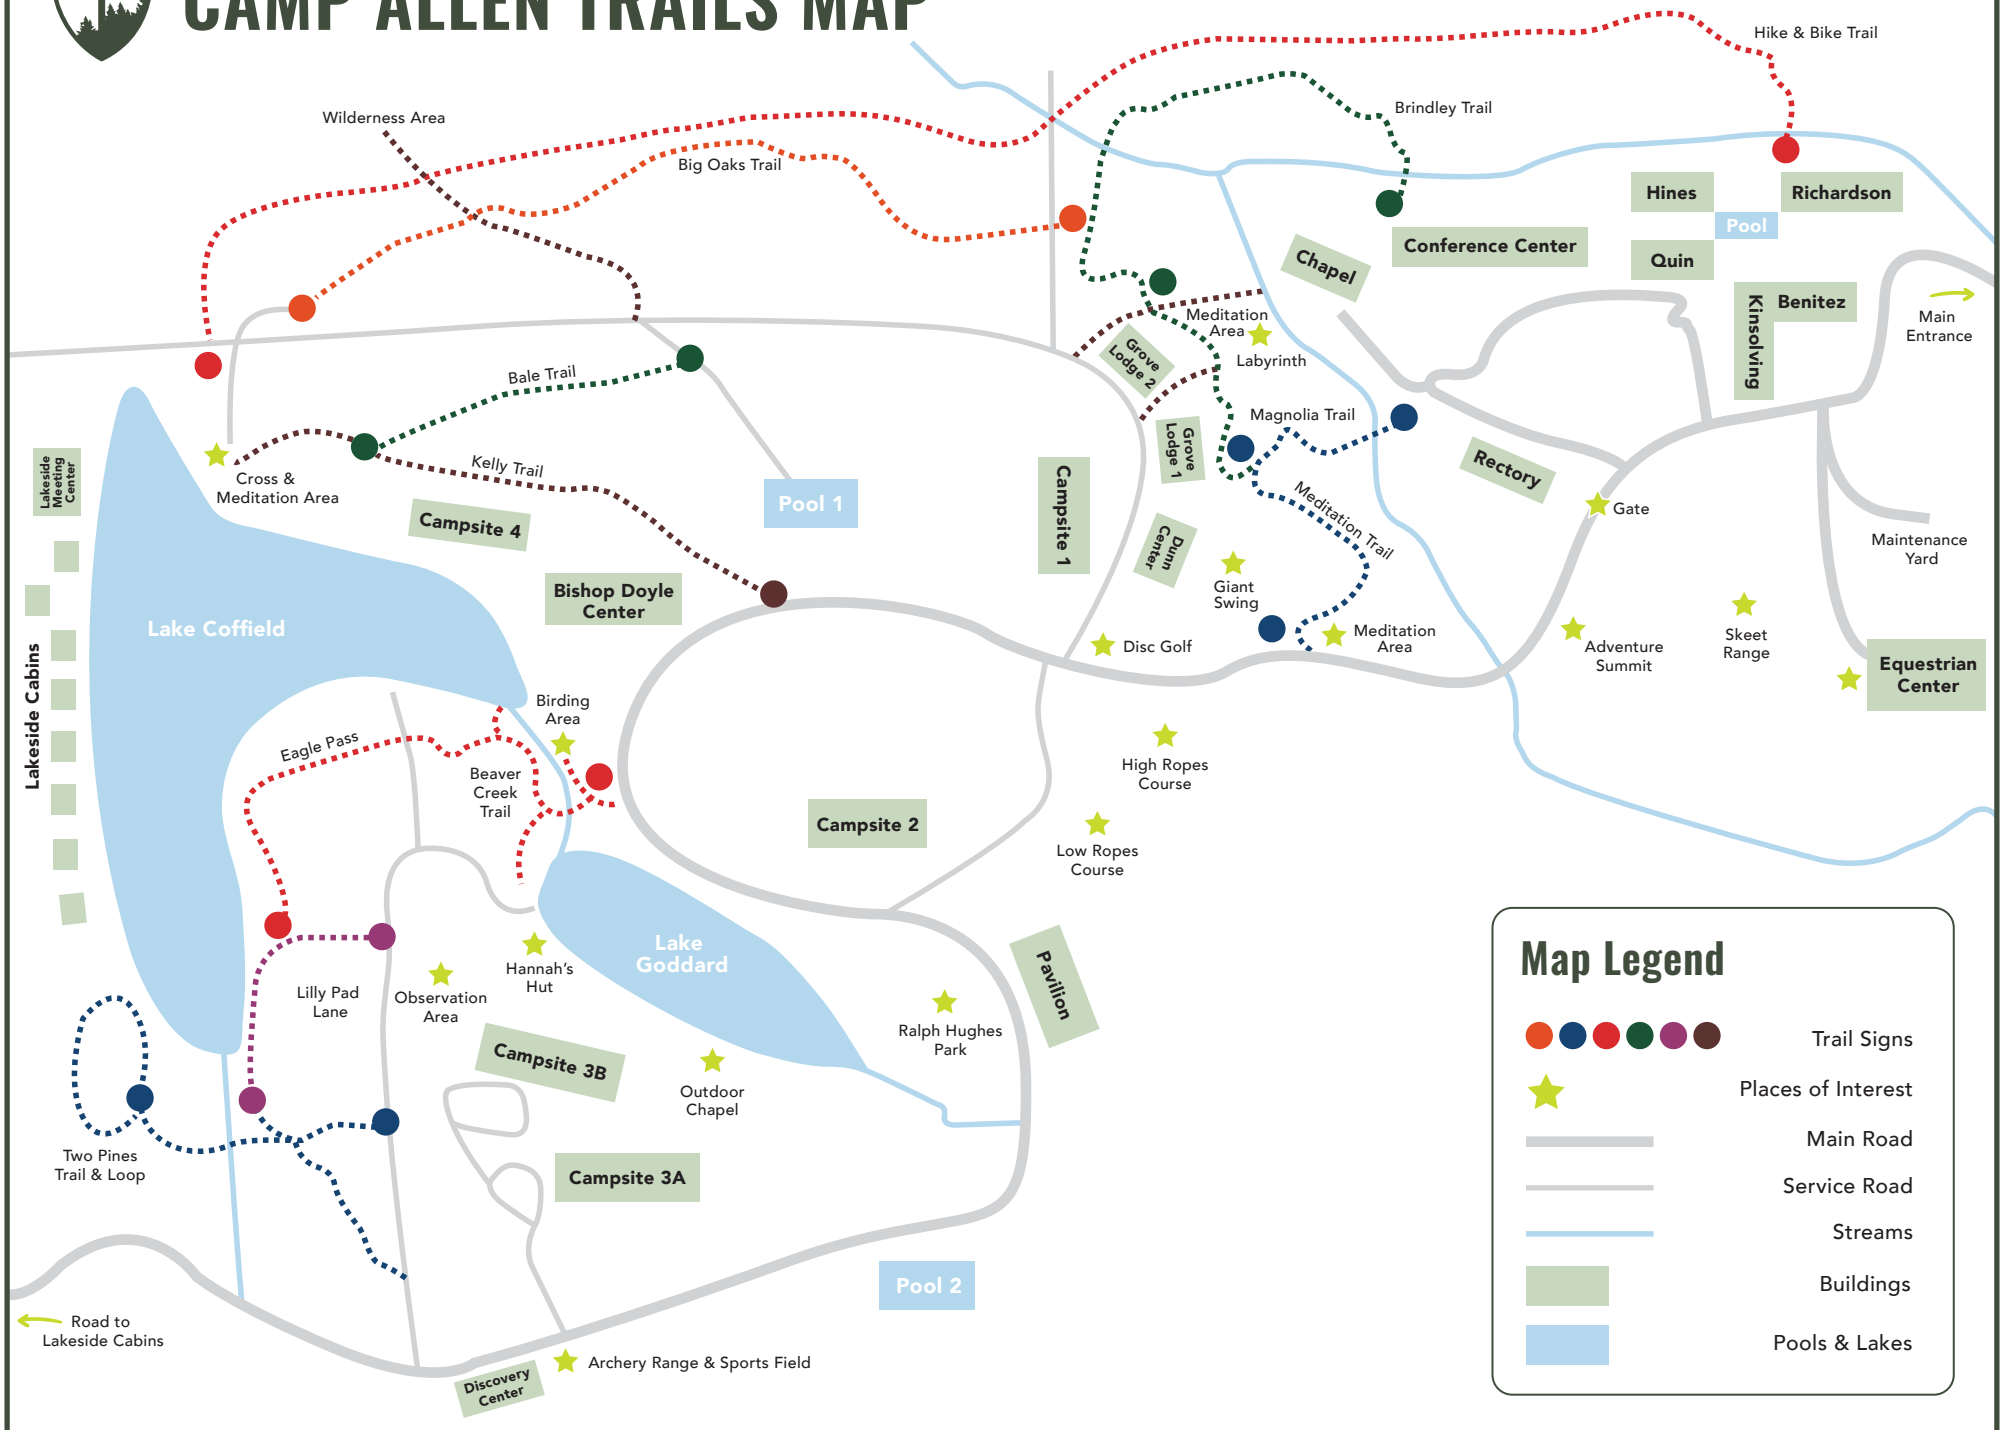

CAMP ALLEN TRAILS MAP

Map Legend

- Trail Signs: Red, Blue, Green, Purple, Brown dots
- Places of Interest: Yellow star
- Main Road: Thick grey line
- Service Road: Thin grey line
- Streams: Blue line
- Buildings: Green rectangle
- Pools & Lakes: Blue area