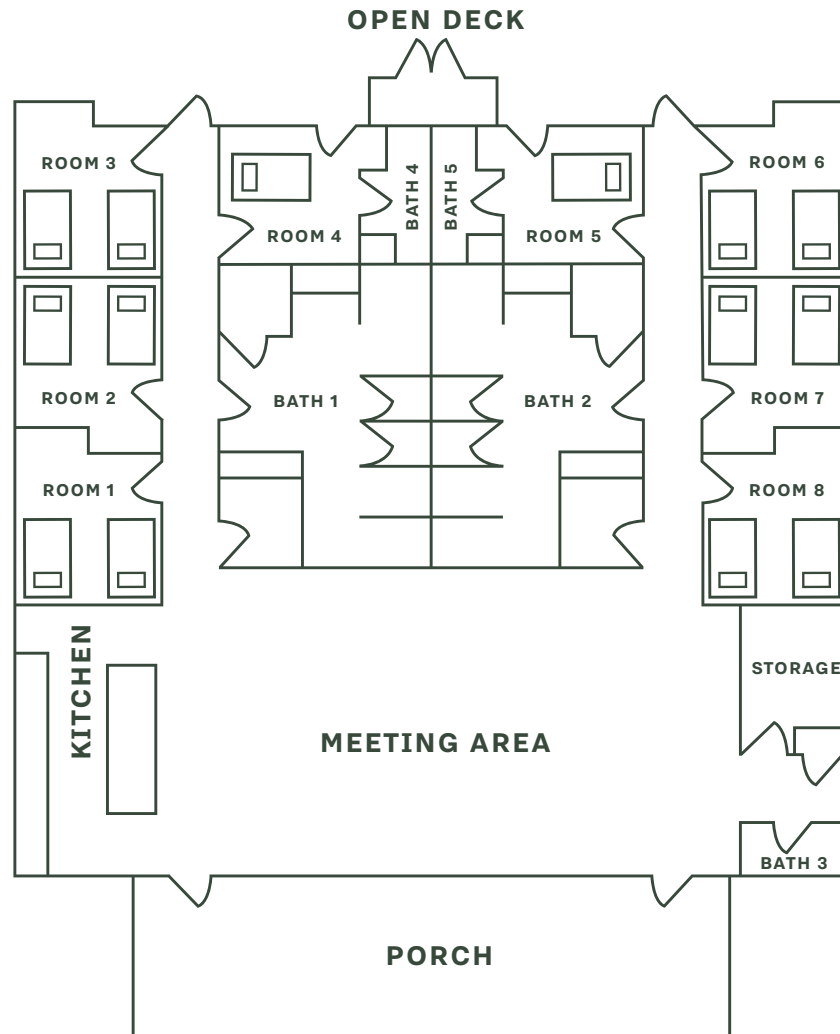

GROVE LODGES

ONE & TWO

AMENITIES

Cabin Sleeping Capacity: 20

- Six bedrooms, each with one twin bed and a twin bunk bed
- Two spacious community bathrooms, each with three showers and three toilet stalls
- Two bedrooms with full beds and private bathrooms
- Fully equipped residential kitchen with large dining table
- Open-concept living room with gas fireplace and one half bath
- Satellite TV and WiFi
- Laundry facilities with two washers and two dryers
- Large outdoor deck with gas grill