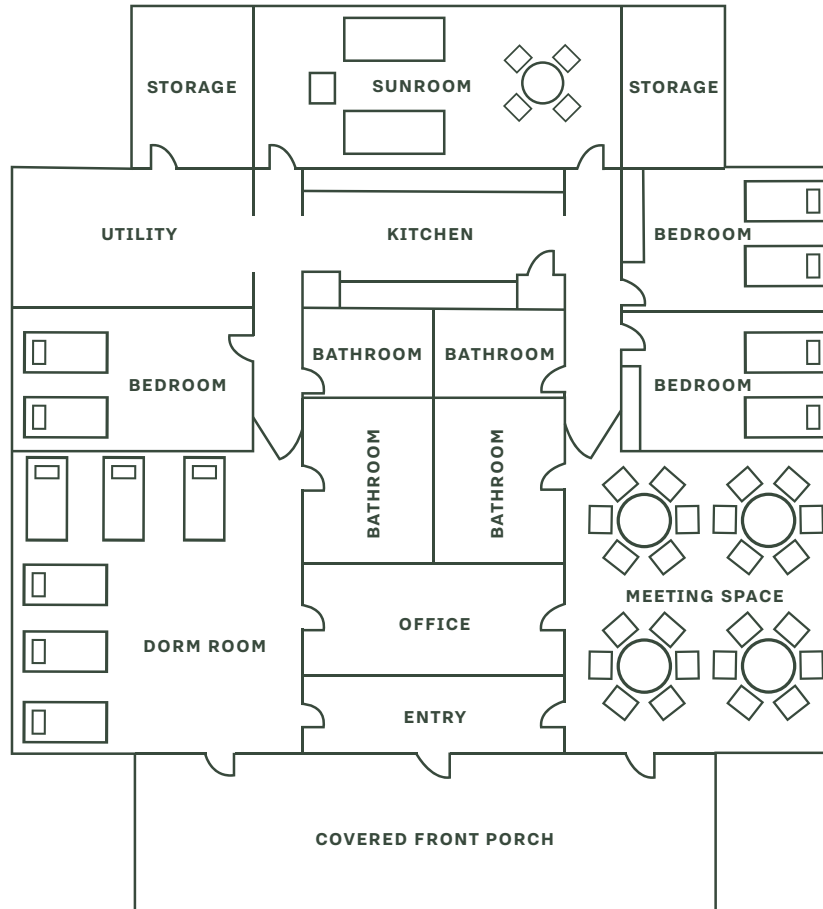

JOHN S. DUNN CENTER

AMENITIES

Cabin Sleeping Capacity: 12

- Three bedrooms, each with two twin beds
- One dorm room with six twin beds
- Meeting space with four round tables (seating six at each table)
- Fully equipped residential kitchen
- Large outdoor deck with gas grill
- Casual living room / sunroom
- Satellite TV and WiFi
- Four full bathrooms
- Laundry facilities