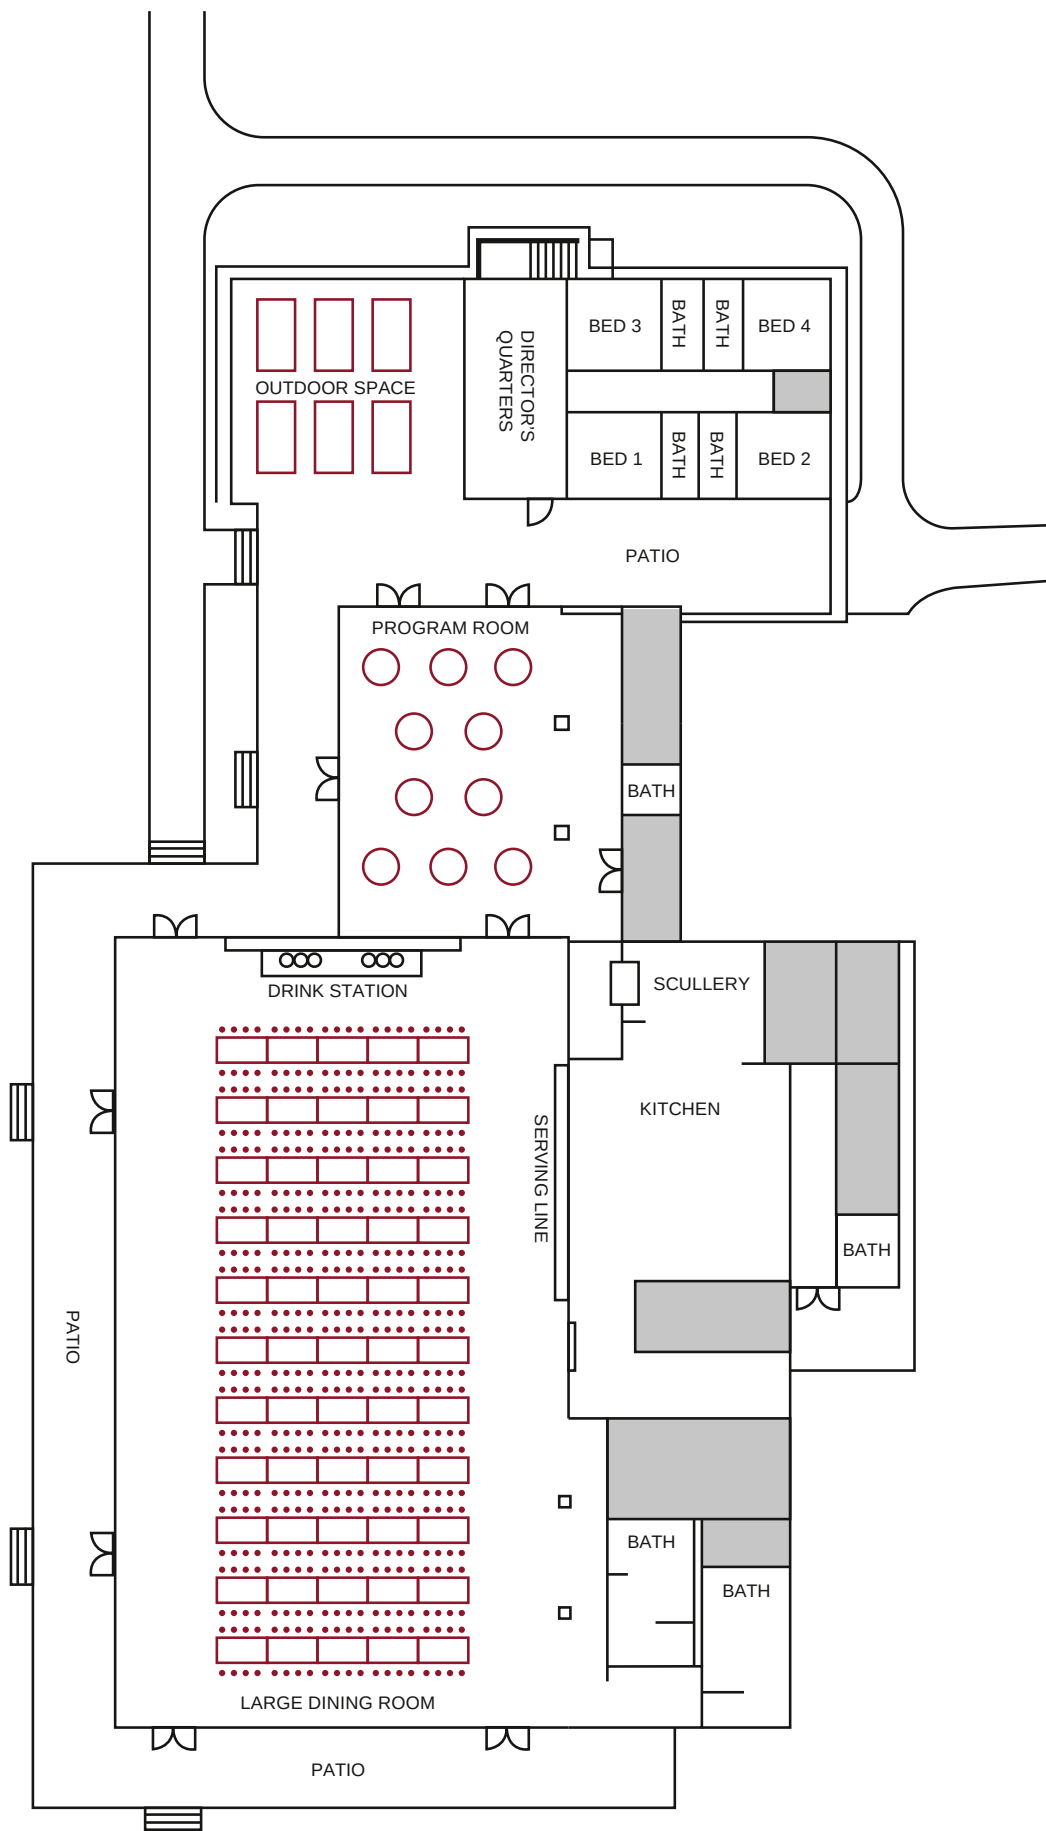

CAMPSITE 4 & THE BISHOP DOYLE CENTER LAYOUT

Bunkhouse Floor Plan

Campsite 4 Rental
Included facilities are the unshaded areas.

Bishop Doyle Center Rental
Included facilities are shaded grey.

CAMPSITE 4 & BISHOP DOYLE CENTER

CAMPSITE 4 & BISHOP DOYLE CENTER