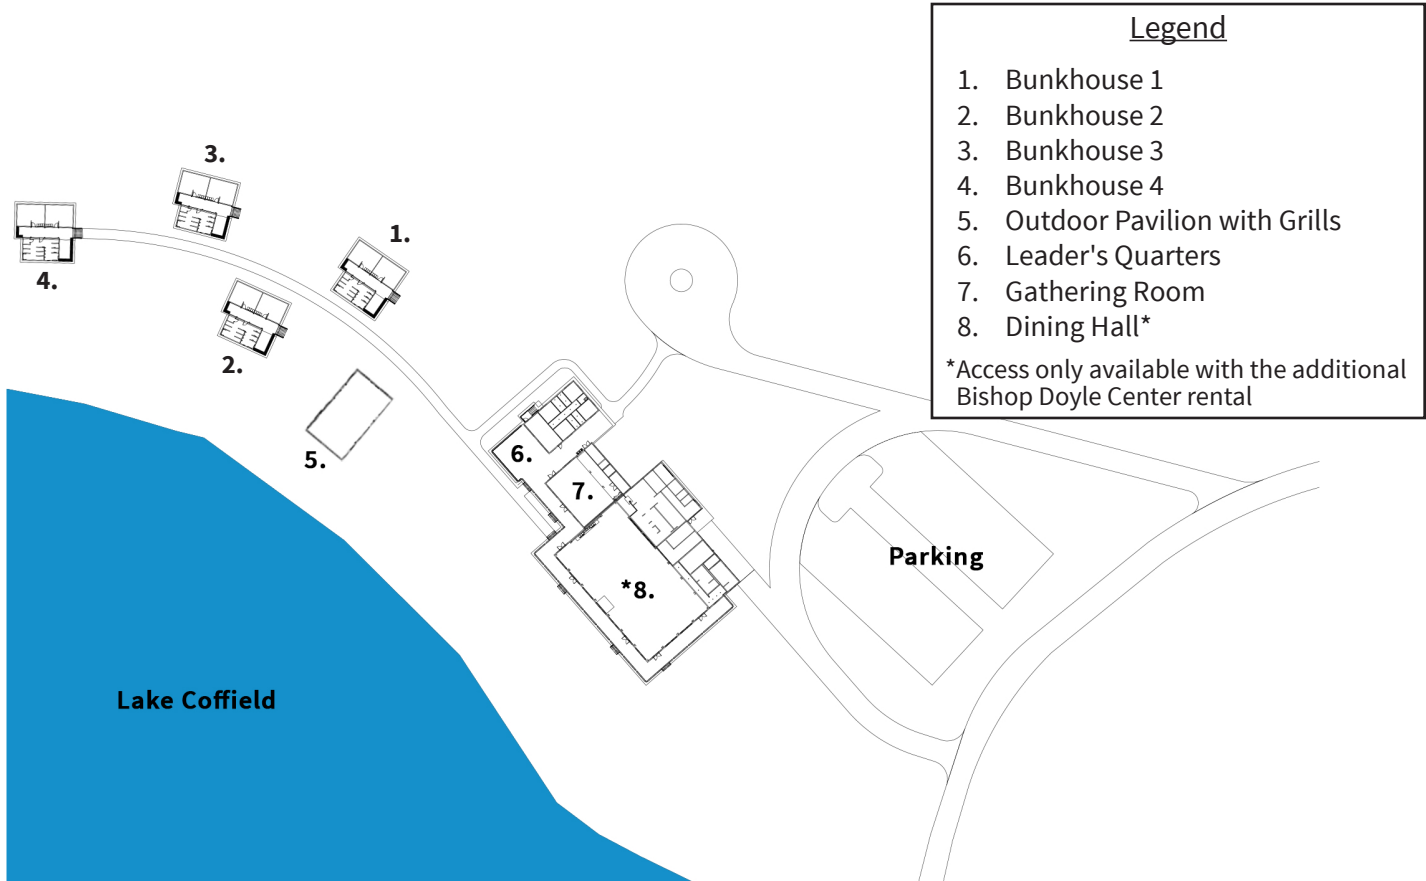

CAMPSITE 4 & THE BISHOP DOYLE CENTER LAYOUT

Bunkhouse Floor Plan

Campsite 4 Rental
Included facilities are the unshaded areas.

Bishop Doyle Center Rental
Included facilities are shaded grey.

CAMPSITE 4 & BISHOP DOYLE CENTER

CAMPSITE 4 & BISHOP DOYLE CENTER