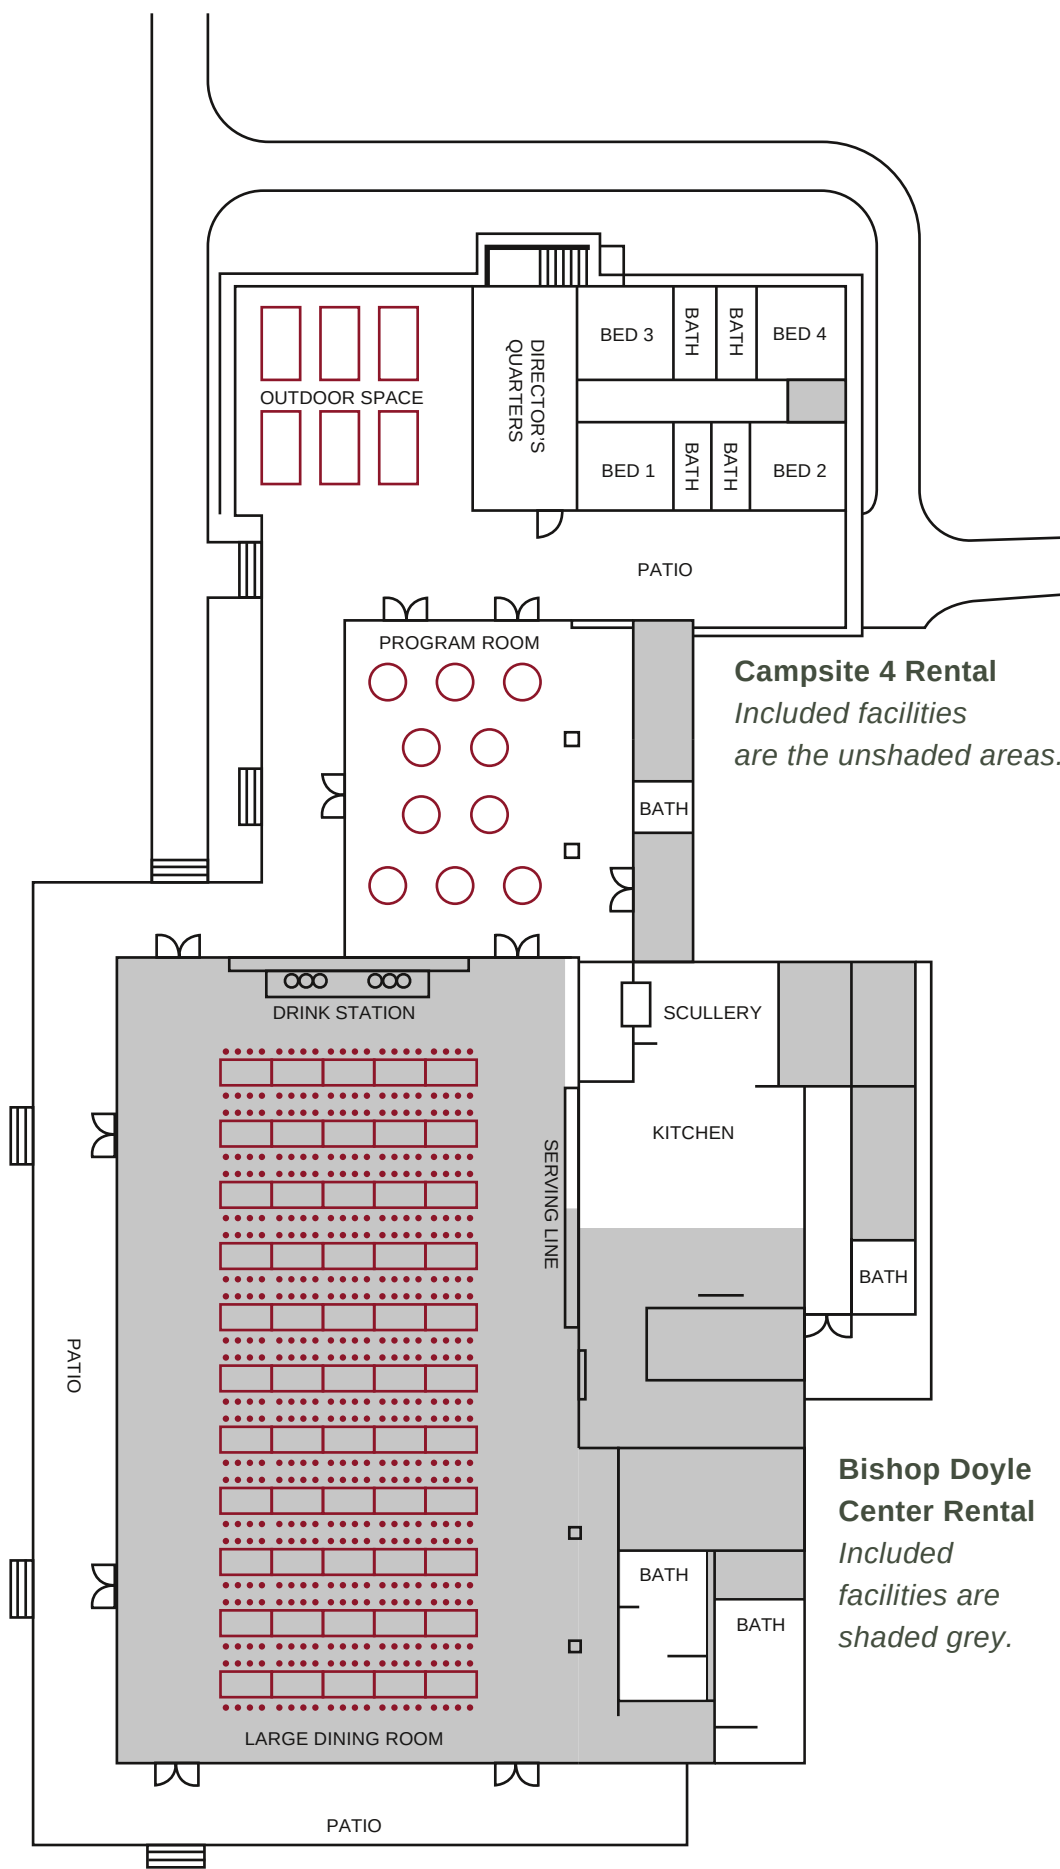

CAMPSITE 4 & THE BISHOP DOYLE CENTER LAYOUT

Bunkhouse Floor Plan

Campsite 4 Rental
Included facilities are the unshaded areas.

Bishop Doyle Center Rental
Included facilities are shaded grey.

CAMPSITE 4 & BISHOP DOYLE CENTER

CAMPSITE 4 & BISHOP DOYLE CENTER