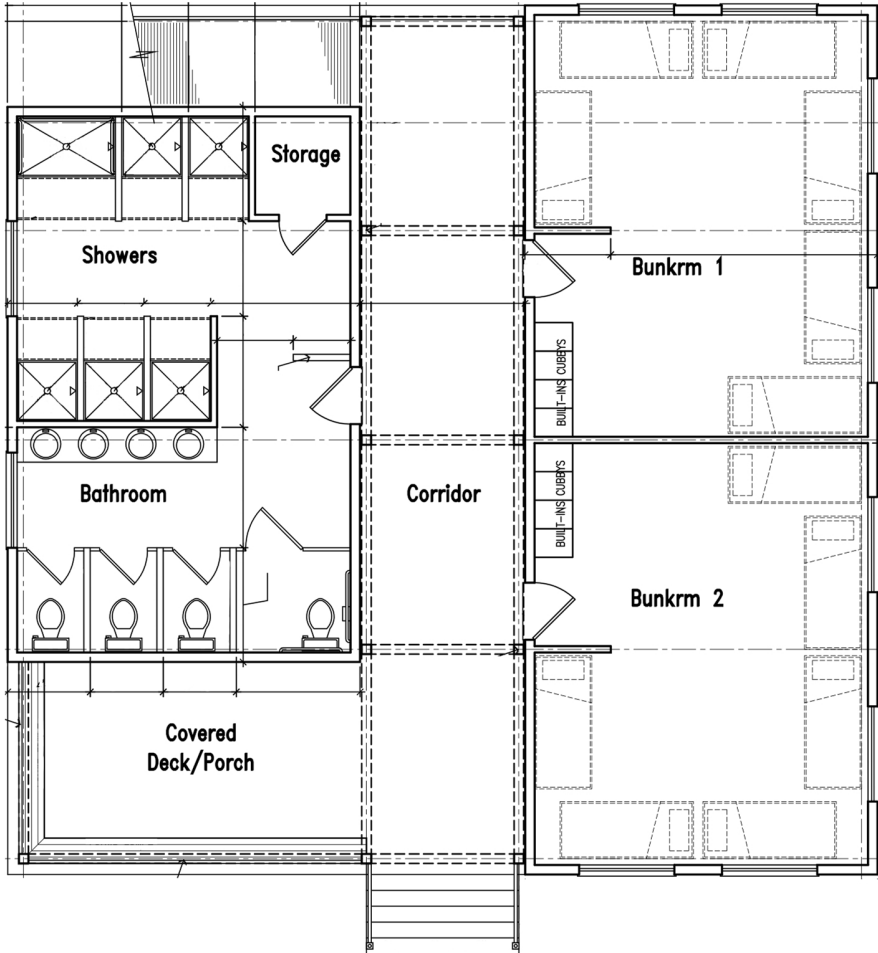

CAMPSITE 4 & THE BISHOP DOYLE CENTER LAYOUT

Bunkhouse Floor Plan

Campsite 4 Rental
Included facilities are the unshaded areas.

Bishop Doyle Center Rental
Included facilities are shaded grey.

CAMPSITE 4 & BISHOP DOYLE CENTER